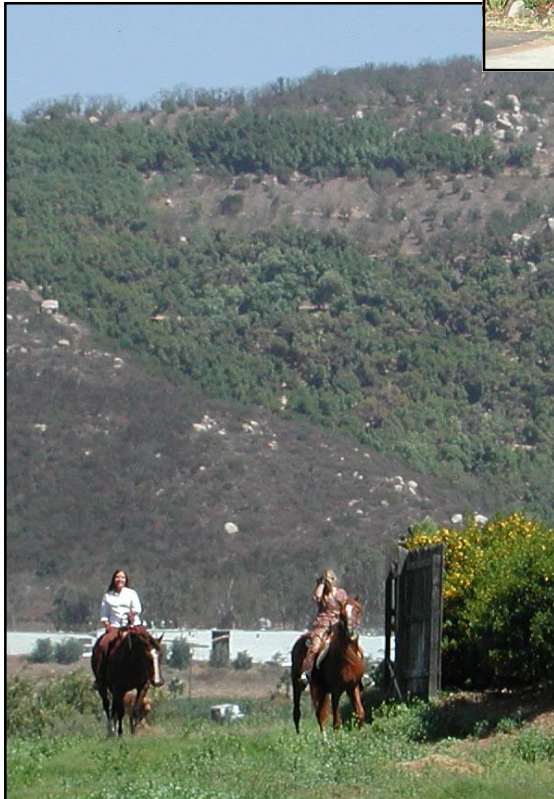

Bheau View Inn

Bheau View Inn is located in sunny San Marcos, California.

It sits on a 10 acre horse ranch with panoramic views of the Twin Oaks Valley.

Vacation on the ranch in the cozy inn, which includes a full kitchen and laundry facilities. Bheau View Inn has box stalls for your horses or ride ours, with miles of hiking, biking, and equestrian trails for your enjoyment.

Reserve a room daily starting at \$110 or the entire 4 bedroom 3 bath ranch home weekly for \$3500.

Call or email for prices and year round reservations.

Bheau View Inn

390 Cox Road • San Marcos, CA. 92069
(760) 510-0029