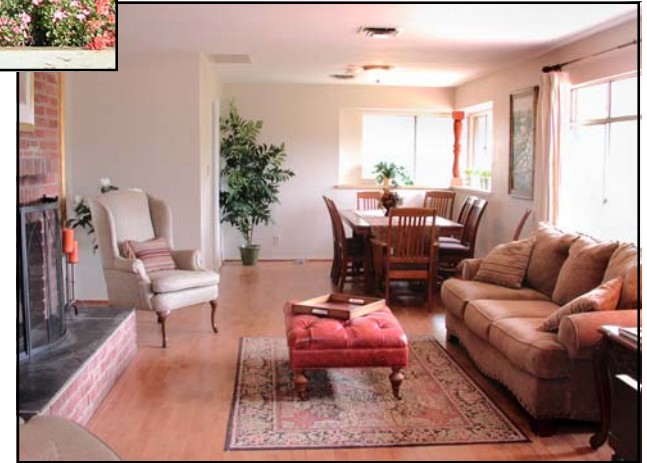

Bheau View Inn

Bheau View Inn is located in sunny San Marcos, California.

It sits on a 10 acre horse ranch with panoramic views of the Twin Oaks Valley.

Vacation on the ranch in the cozy inn, which includes a full kitchen and laundry facilities. Bheau View Inn has box stalls for your horses or ride ours, with miles of hiking, biking, and equestrian trails for your enjoyment.

Reserve a room daily starting at \$110 or the entire 4 bedroom 3 bath ranch home weekly for \$3500.

Call or email for prices and year round reservations.

Bheau View Inn

390 Cox Road • San Marcos, CA. 92069
(760) 510-0029